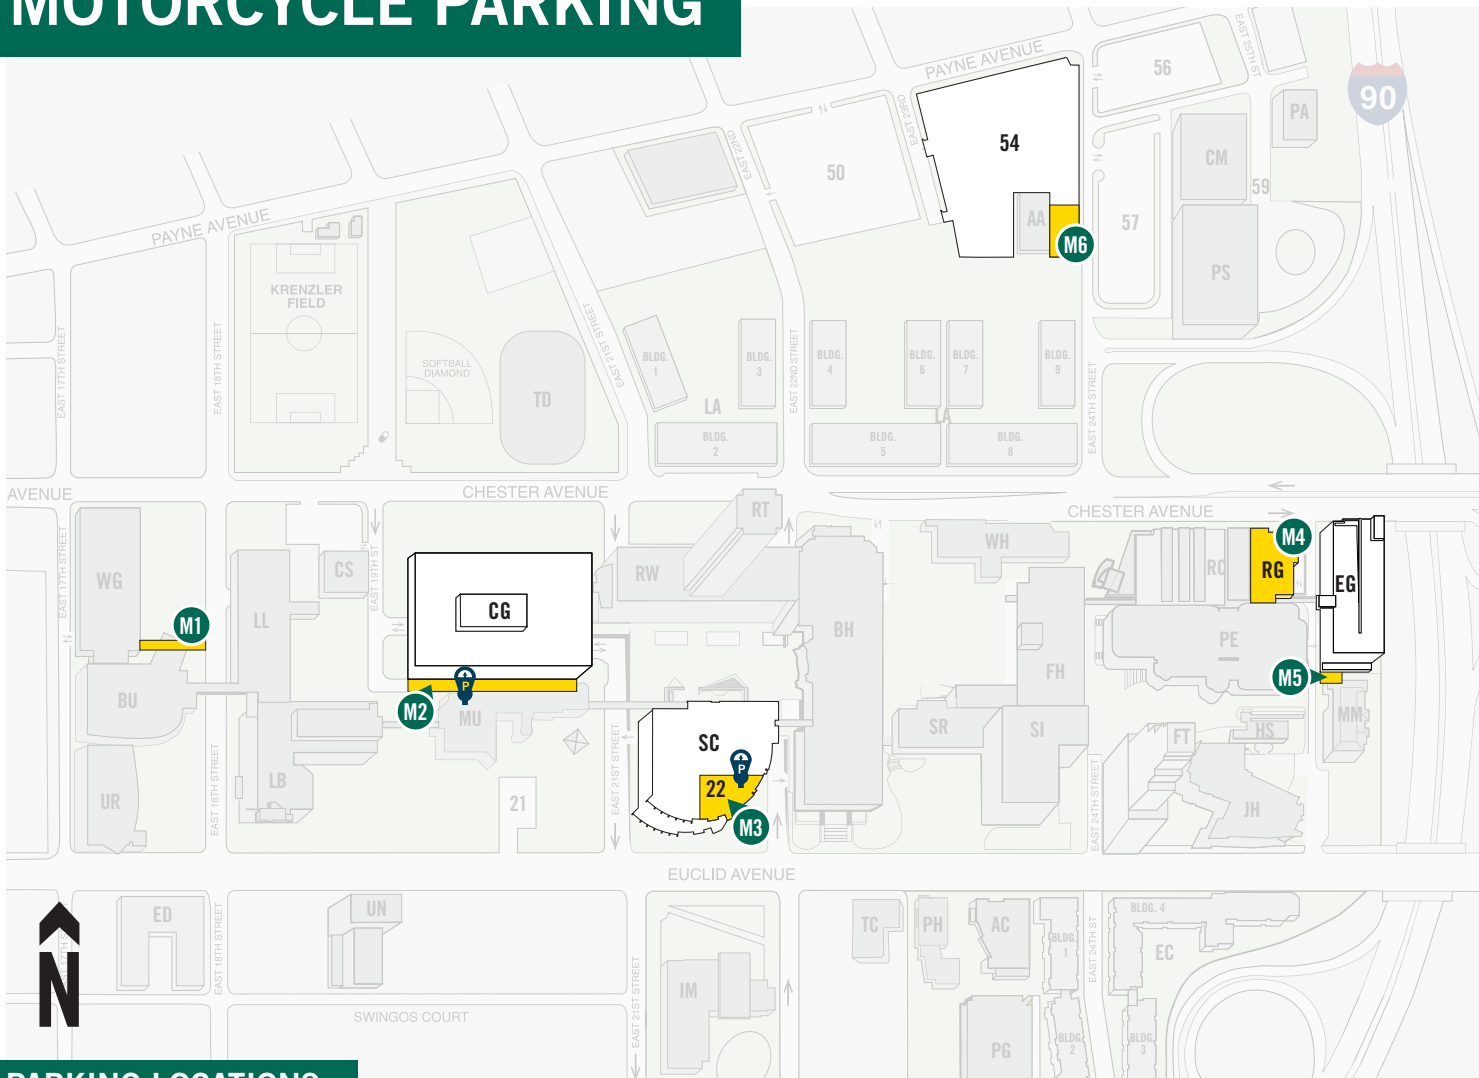

# MOTORCYCLE PARKING

## BUILDING CODES

Allen Theatre	AT	Parker Hannifin Administration Center	AC
AMC Annex	AA	Parker Hannifin Hall	PH
Berkman Hall	BH	Physical Education	PE
Bert L. Wolstein Hall College of Law	LB	Plant Annex	PA
Campus Safety	CS	Plant Services	PS
Center for Innovation in Medical Professions	IM	Recreation Center	RC
Cole Center	CE	Rhodes Tower	RT
Edge Building	ED	Rhodes West	RW
Euclid Commons	EC	School of Film & Media Arts	FM
Fenn Hall	FH	Science Building	SI
Fenn Tower	FT	Science and Research Center	SR
Glickman-Miller Hall Levin College of Public Affairs and Education	UR	Student Center	SC
Health Sciences	HS	The Galleries at CSU	AG
Julka Hall	JH	Trinity Commons Veterans Success Center	TC
Langston Apartments	LA	Union Building	UN
Law Library	LL	Wallingford Building	WA
MAGNET Building	CM	Washkewicz Hall	WH
Mather Mansion	MM	Wolstein Center	WO
Medical Mutual Tennis Dome and Pavilion	TD	Wolstein Center Pavilion and Banquet Center	WP
Michael Schwartz Library	RT		
Middough Building	MB		
Monte Ahuja Hall College of Business	BU		
Music and Communication	MU		

## PARKING LOCATIONS

Lot	Spaces	Permit	How to access
Lot <b>M1</b>	9	Permit only	Access from East 18th Street between Chester Avenue and Euclid Avenue, located in the small alley on the west side of the road.
Lot <b>M2</b>	12	Available	Access from East 19th Street off of Chester Avenue, take the road past the Central Garage entrance around the curve. The motorcycle spaces are in the alley on the south side of the Central Garage.
Lot <b>M3</b>	9	Available	Located inside Lot 22 (Student Center Lot) at the south end of the lot. Lot 22 is located off of East 22nd Street between Euclid Avenue and Chester Avenue.

Lot	Spaces	Permit	How to access
Lot <b>M4</b>	4	Permit only	Located inside of Rec Center Garage off of Chester Avenue.
Lot <b>M5</b>	2	Permit only	Located near the entrance to East Garage.
Lot <b>M6</b>	12	Permit only	In Lot 54, enter from East 24th between Chester Avenue and Payne Avenue.