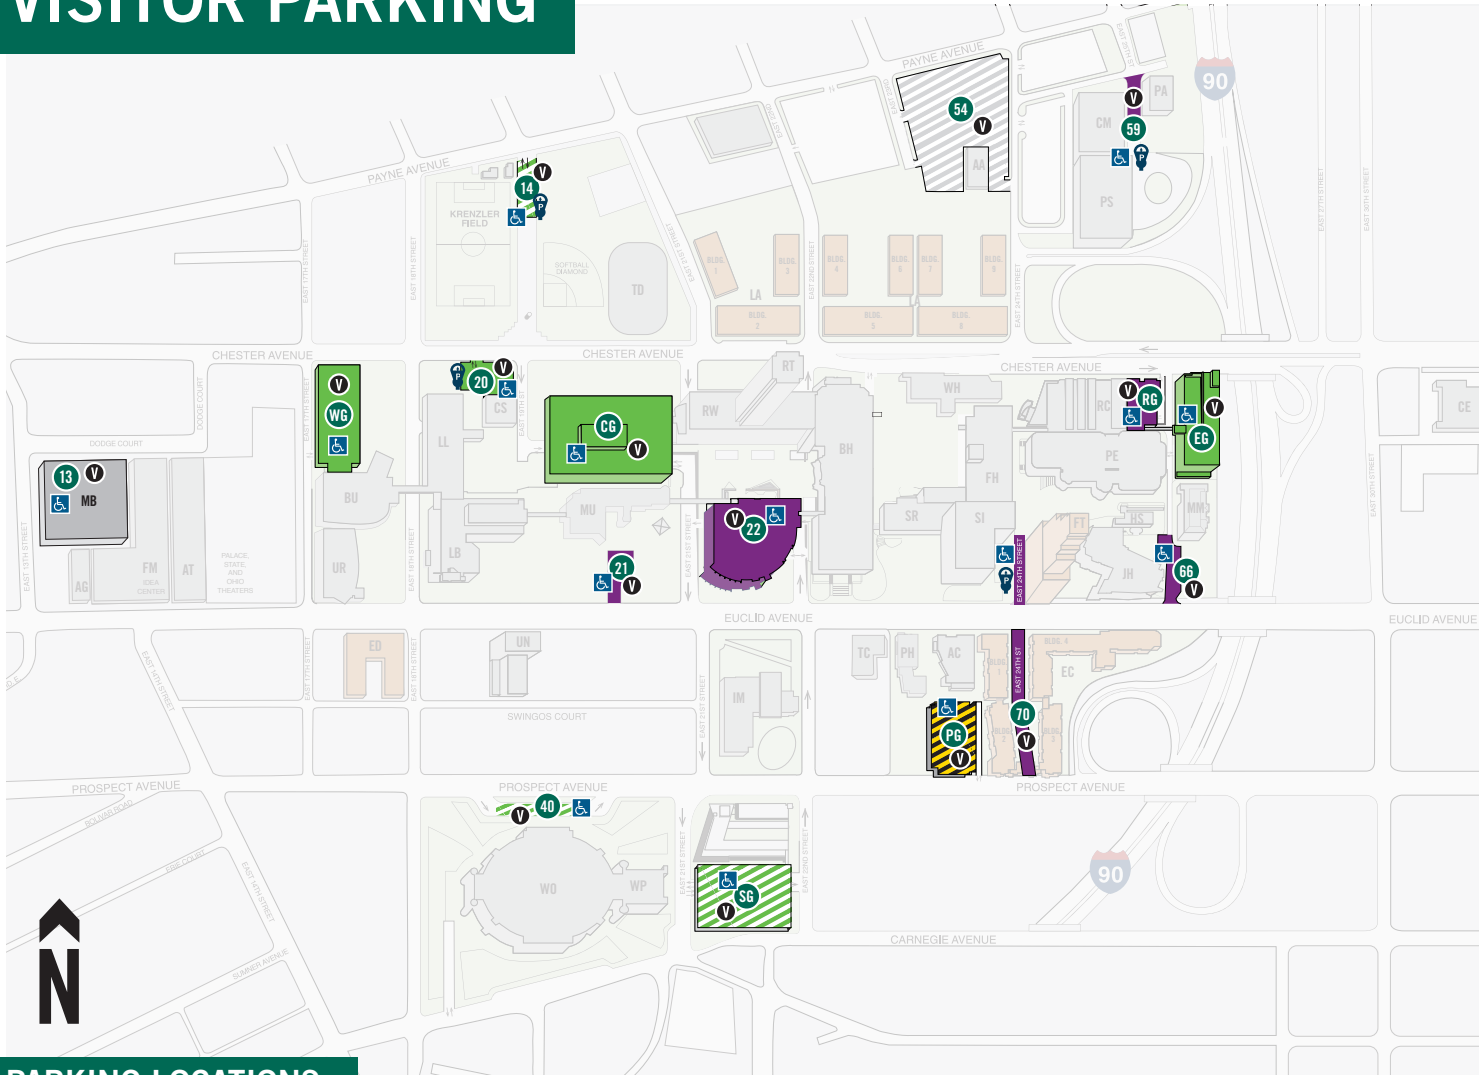

VISITOR PARKING

BUILDING CODES

Allen Theatre	AT	Parker Hannifin Administration Center	AC
AMC Annex	AA	Parker Hannifin Hall	PH
Berkman Hall	BH	Physical Education	PE
Bert L. Wolstein Hall College of Law	LB	Plant Annex	PA
Campus Safety	CS	Plant Services	PS
Center for Innovation in Medical Professions	IM	Recreation Center	RC
Cole Center	CE	Rhodes Tower	RT
Edge Building	ED	Rhodes West	RW
Euclid Commons	EC	School of Film & Media Arts	FM
Fenn Hall	FH	Science Building	SI
Fenn Tower	FT	Science and Research Center	SR
Glickman-Miller Hall Levin College of Public Affairs and Education	UR	Student Center	SC
Health Sciences	HS	The Galleries at CSU	AG
Julka Hall	JH	Trinity Commons Veterans Success Center	TC
Langston Apartments	LA	Union Building	UN
Law Library	LL	Wallingford Building	WA
MAGNET Building	CM	Washkewicz Hall	WH
Mather Mansion	MM	Wolstein Center	WO
Medical Mutual Tennis Dome and Pavilion	TD	Wolstein Center Pavilion and Banquet Center	WP
Michael Schwartz Library	RT		
Middough Building	MB		
Monte Ahuja Hall College of Business	BU		
Music and Communication	MU		

Visit the CSU
Online Parking System

PARKING LOCATIONS

Lot 13 ***		All day parking available for handicap spaces only
Lot 14 ***		
Lot 20		
Lot 21		
Lot 22		

Lot 40 ***		
Lot 54		
Lot 59		
Lot 66		
Lot 70		

Central Garage		
East Garage		After 3 p.m.
Prospect Garage**		
Rec Garage*		
South Garage***		
West Garage		

Green Permit Lot
CSU ONLY

Green/White

Visitor Parking and
PG Permit Only

Visitor/Short-Term
Parking Only

White Permit Lot
CSU ONLY

Overnight visitor parking in SG only.

Handicap Parking Available

Metered Parking Available

Visitor/Short-Term Parking
Based on Availability

*Rec permits and visitors only
**Visitor and PG permits only