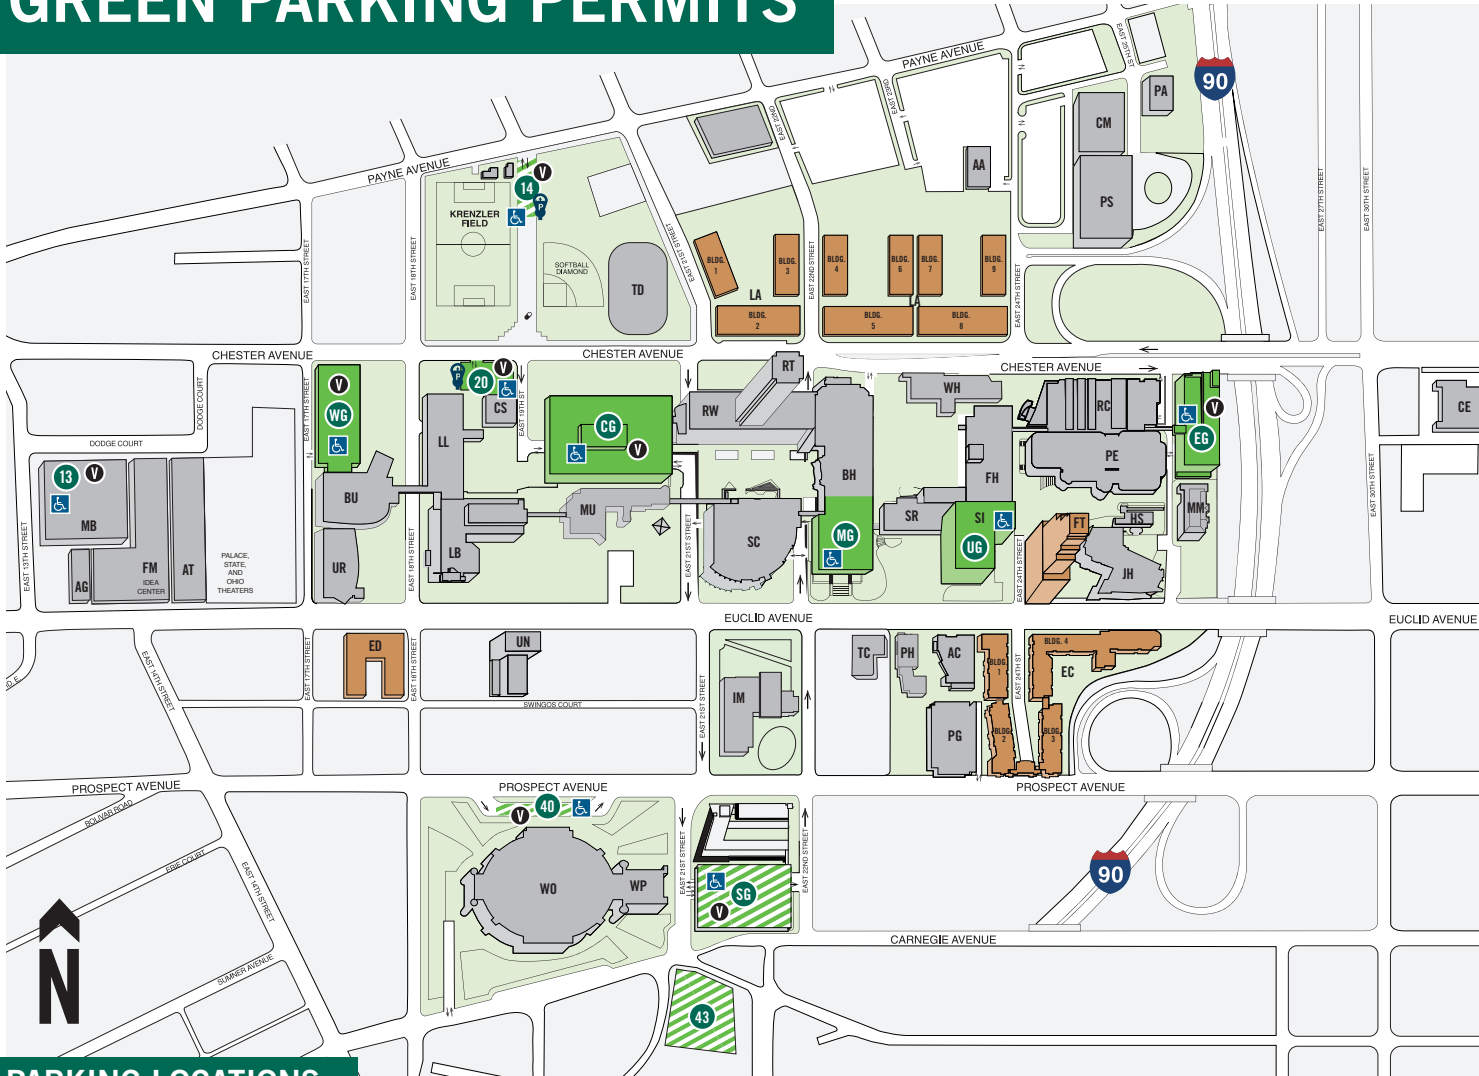

GREEN PARKING PERMITS

BUILDING CODES

Allen Theatre	AT	Parker Hannifin Administration Center	AC
AMC Annex	AA	Parker Hannifin Hall	PH
Berkman Hall	BH	Physical Education	PE
Bert L. Wolstein Hall College of Law	LB	Plant Annex	PA
Campus Safety	CS	Plant Services	PS
Center for Innovation in Medical Professions	IM	Recreation Center	RC
Cole Center	CE	Rhodes Tower	RT
Edge Building	ED	Rhodes West	RW
Euclid Commons	EC	School of Film & Media Arts	FM
Fenn Hall	FH	Science Building	SI
Fenn Tower	FT	Science and Research Center	SR
Glickman-Miller Hall Levin College of Public Affairs and Education	UR	Student Center	SC
Health Sciences	HS	The Galleries at CSU	AG
Julka Hall	JH	Trinity Commons Veterans Success Center	TC
Langston Apartments	LA	Union Building	UN
Law Library	LL	Wallingford Building	WA
MAGNET Building	CM	Washkewicz Hall	WH
Mather Mansion	MM	Wolstein Center	WO
Medical Mutual Tennis Dome and Pavilion	TD	Wolstein Center Pavilion and Banquet Center	WP
Michael Schwartz Library	RT		
Middough Building	MB		
Monte Ahuja Hall College of Business	BU		
Music and Communication	MU		

Visit the CSU
Online Parking System

PARKING LOCATIONS

- Lot 13 All Day
All Parking After 4 p.m.
with CSU Permit
- Lot 14
- Lot 20

- Lot 40
- Lot 43 Lot 43 Permits
- Central Garage
- East Garage After 3 p.m.

- Main Garage
- South Garage
- Underground Garage
- West Garage

Evening & Night Permit Parking available in all permit locations except PG and SG. No overnight re-entry 11 p.m.–6 a.m. in MG/UG.

Green permits valid in white lots M–F 5:30 p.m.–11:59 p.m., and Saturday and Sunday 5 a.m.–11:59 p.m.

Overnight visitor parking in SG only.

- Green Permit Lot
CSU ONLY
- Green/White
- Resident Housing

- Handicap Parking Available
- Metered Parking Available
- Visitor/Short-Term Parking Based on Availability