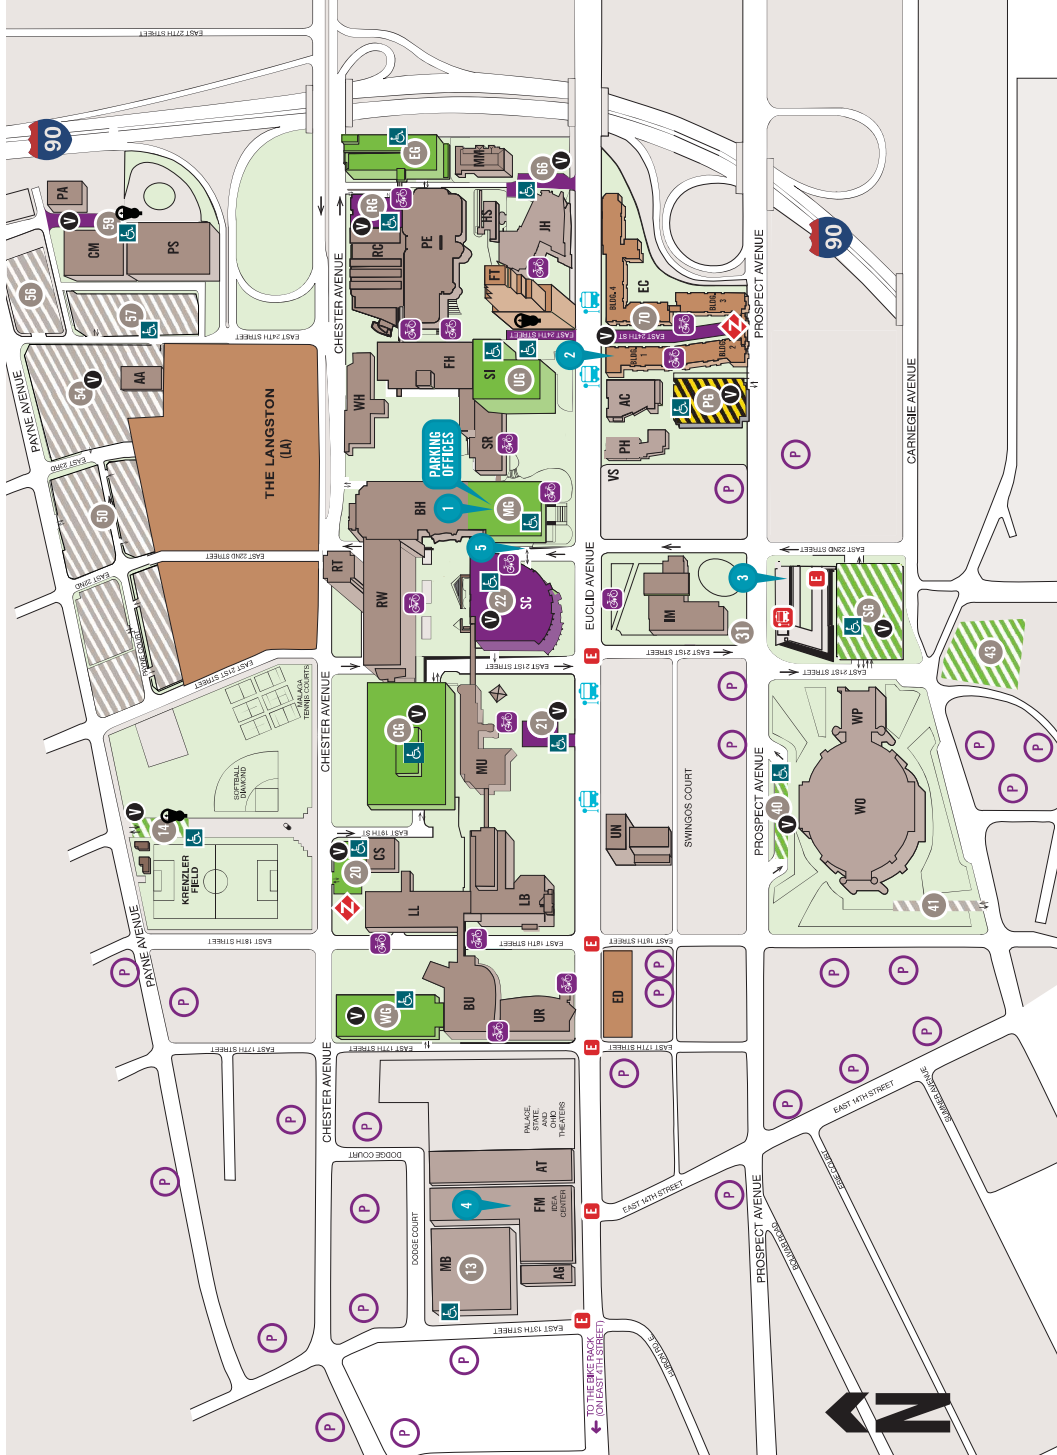

CSU Campus Map & Key

BUILDING CODES

AA	AMC Annex	MU	Music & Communication
AC	Parker Hammill Administration Center	PH	Parker Hammill Hall
AT	Allen Theater	PE	Physical Education
AG	Art Gallery	PA	Plant Annex
BH	Ronald Berkman Hall	PS	Plant Services
BU	Business College	RC	Recreation Center
CM	MAGNET Building	RT	Rhodes Tower
CS	Campus Safety	RW	Rhodes West
CA	Chester Building Annex	SI	Science Building
EC	Euclid Commons	SR	Science & Research Center
ED	The Edge	SC	Student Center
FH	Fenn Hall	UN	Union Building
FM	School of Film & Media Arts	UR	Urban Affairs Building
FT	Fenn Tower	WH	Washkewicz Hall
HS	Health Sciences	WO	Wolstein Center
IM	Center for Innovation in Medical Professions	WP	Wolstein Center Pavilion & Banquet Center
JH	Julka Hall	VS	Veteran Success Center
KB	Keith Building		
LA	The Langston		
LB	Law Building		
LL	Law Library		
RT	Library		
MB	Middough Building		
MM	Mather Mansion		

Visit the CSU Online Parking System

	White Permit Lot CSU ONLY
	Green Permit Lot CSU ONLY
	Visitor/Short-Term Parking Based on Availability
	Metered Parking Available
	Handicap Parking Available
	Visitor Parking & PG Permit Only

	Public Parking
	Campus 111 All-in-One
	Undergraduate Admissions & Welcome Center
	Transit Center
	CSU Arts Campus
	Dropoff/Pickup Zone
	Resident Housing

	Health Line Stop
	RTA Stop
	RTA E-Line Stop (Free Trolley)
	Zip Car Station
	Bike Parking Available

	Lot 13
	Lot 14***
	Lot 20
	Lot 21
	Lot 22
	Lot 31 RESERVED
	Lot 40***
	Lot 41***
	Lot 43 LOT 43 PERMITS

	Lot 50
	Lot 54
	Lot 56
	Lot 57
	Lot 59
	Lot RG*
	Lot 66
	Lot 70

	Lot CG
	Lot EG
	Lot MG
	Lot PG**
	Lot SG***
	Lot UG
	Lot WG